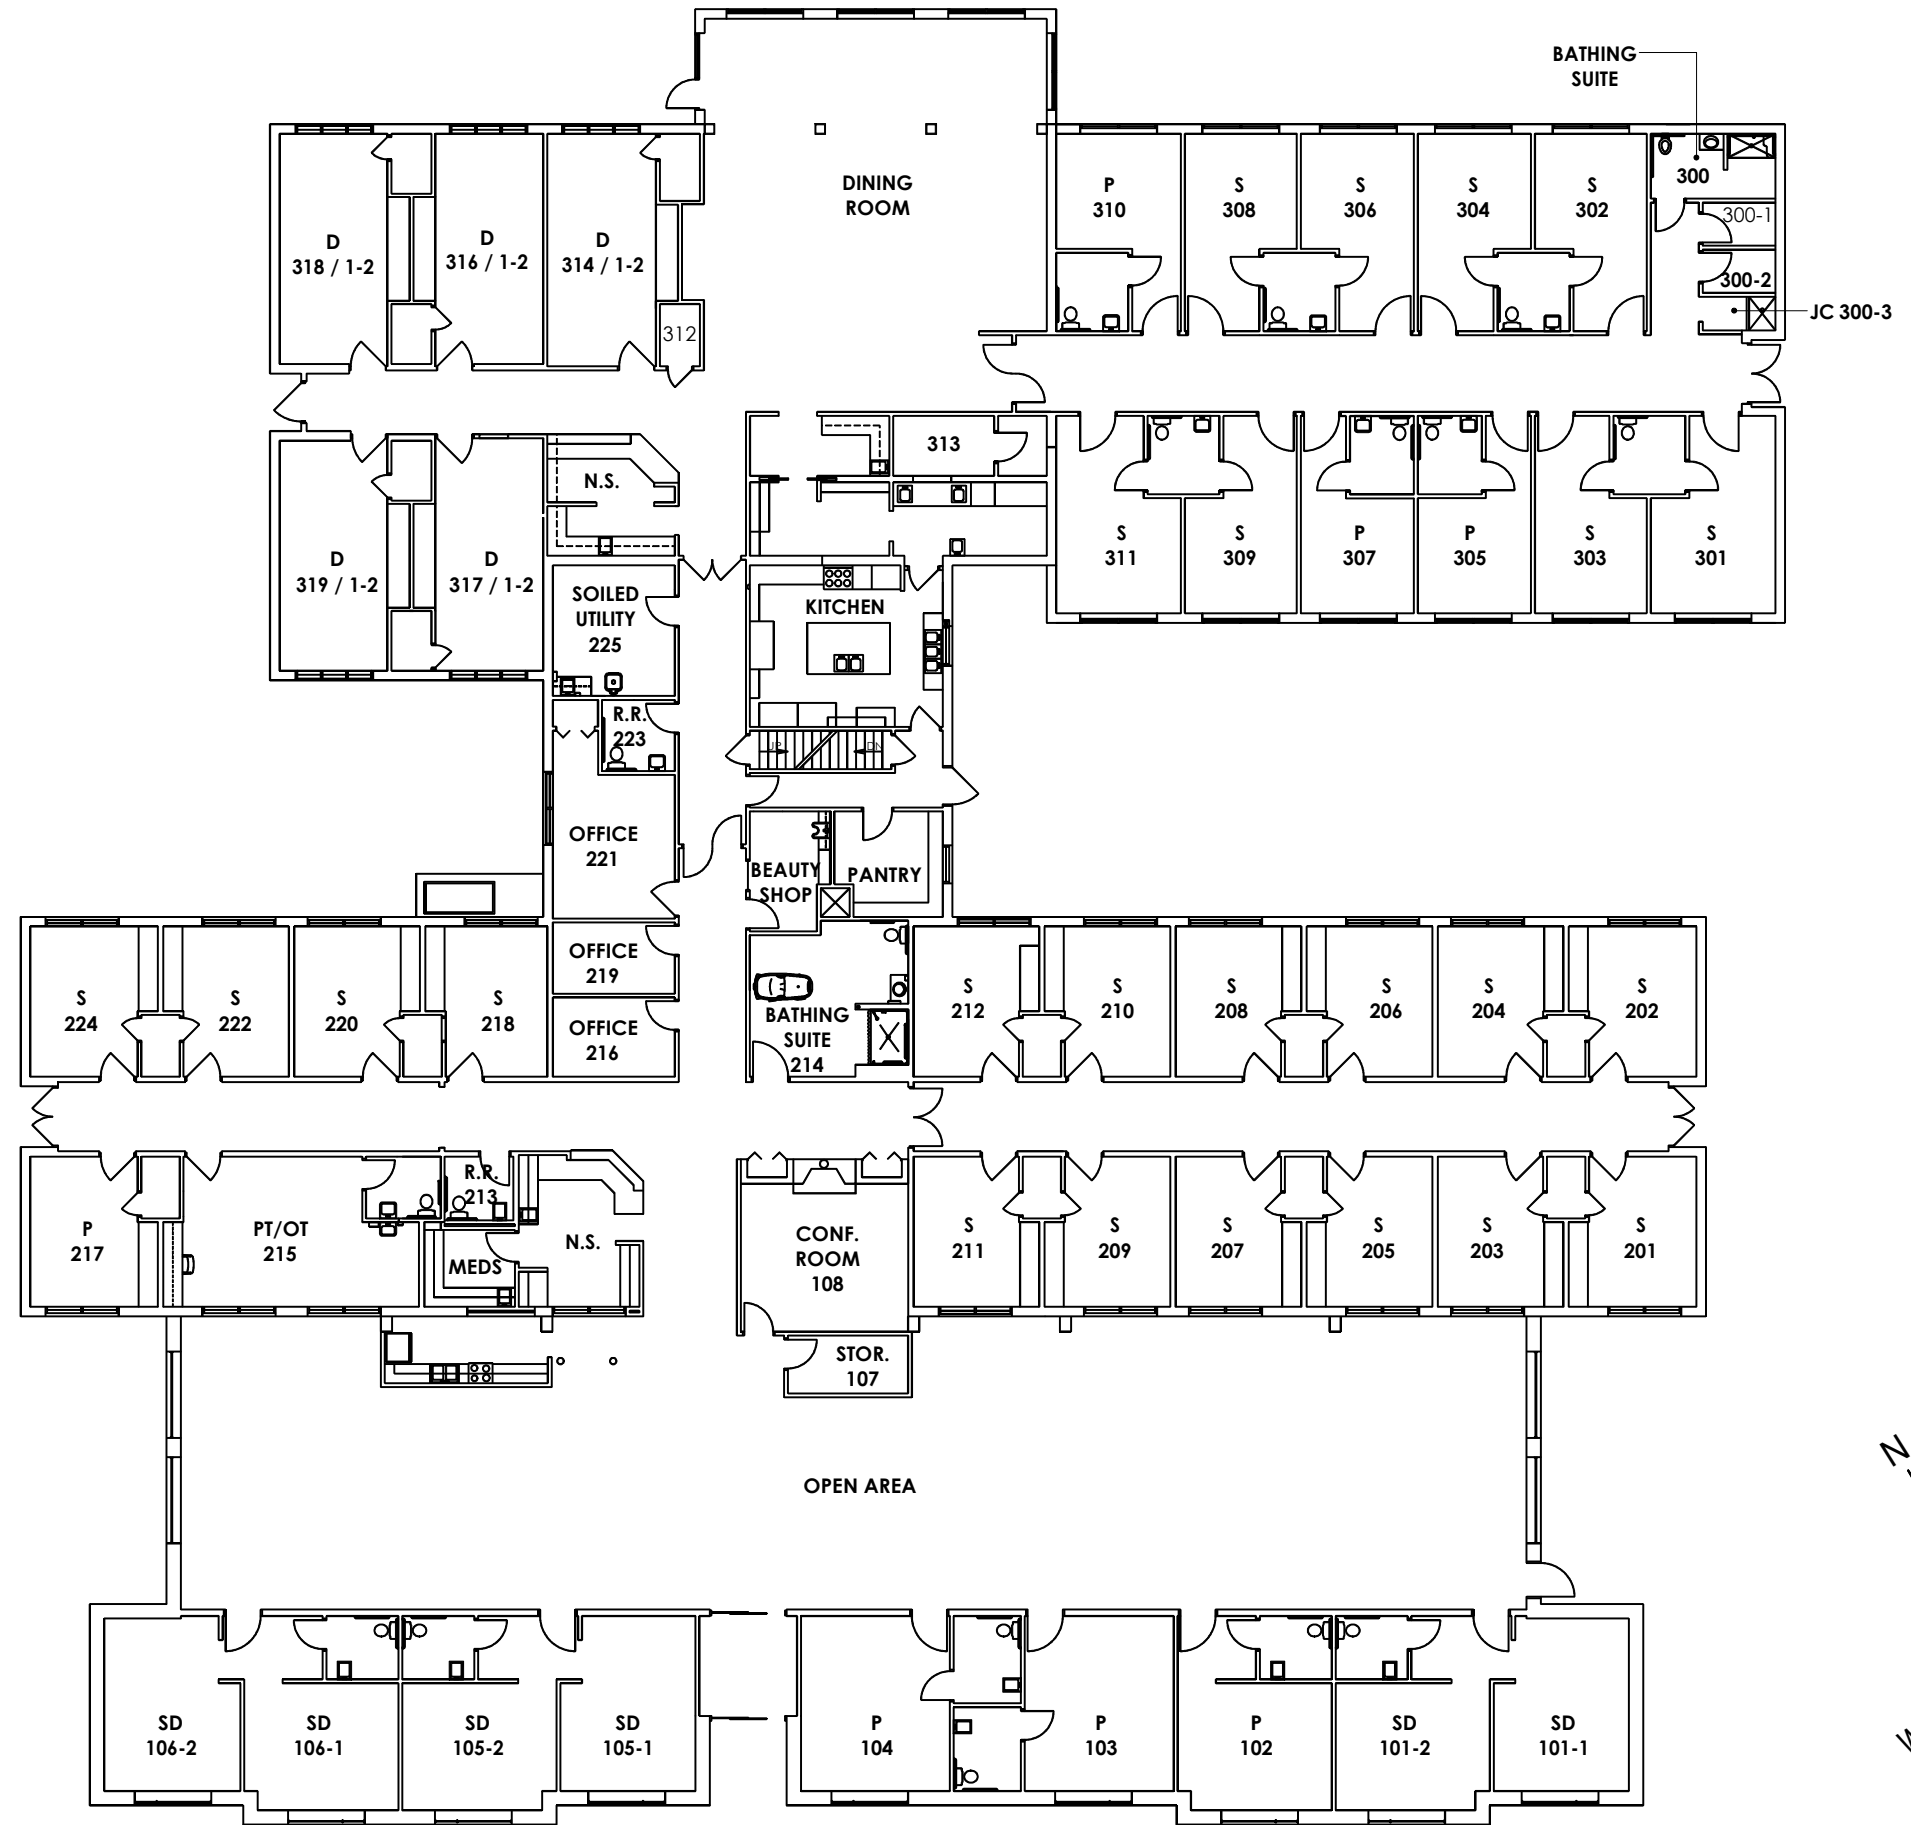

ROOM KEY	
SD -	6
P -	7
S -	24
D -	10
TOTAL - 47	

KEY PLAN

04/15/19